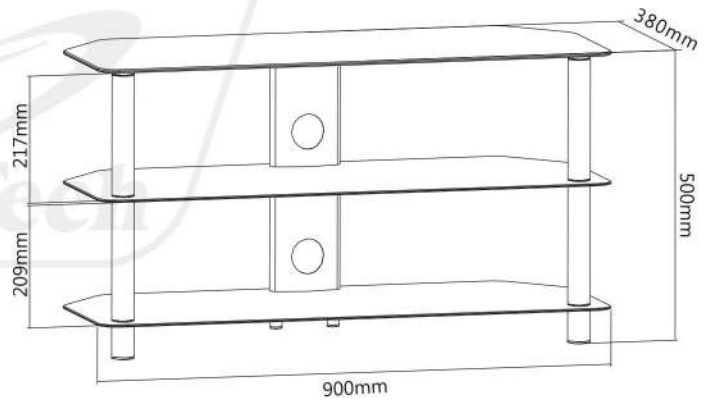

# SH 30TS Tv Stand

**Silk screen tempered glass**  
**Black painted steel back column and legs**

**Amazingly LOW PRICE**  
up to 20% lower with normal model.

**Mail-friendly Packing**

**Easy Installation**  
1-2-3 Steps Only.