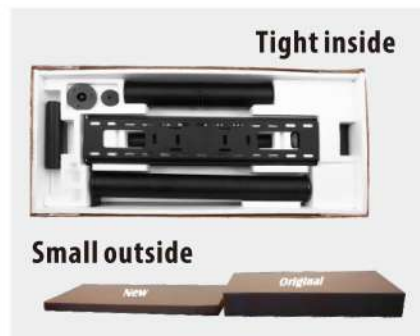

# SH 30TS Tv Stand

**Silk screen tempered glass**  
**Black painted steel back column and legs**

**Amazingly LOW PRICE**  
up to 20% lower with normal model.

**Mail-friendly Packing**

**Easy Installation**  
1-2-3 Steps Only.