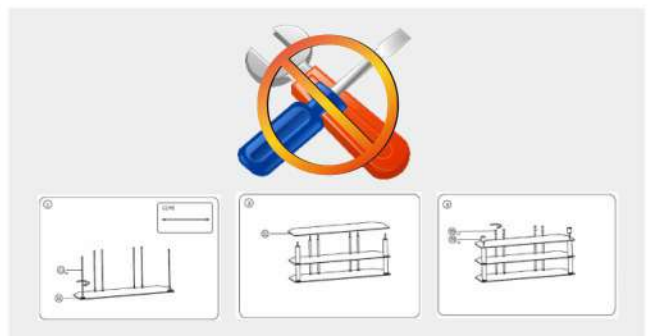

# SH 30TS Tv Stand

**Silk screen tempered glass**  
**Black painted steel back column and legs**

**Amazingly LOW PRICE**  
up to 20% lower with normal model.

**Mail-friendly Packing**

**Easy Installation**  
1-2-3 Steps Only.